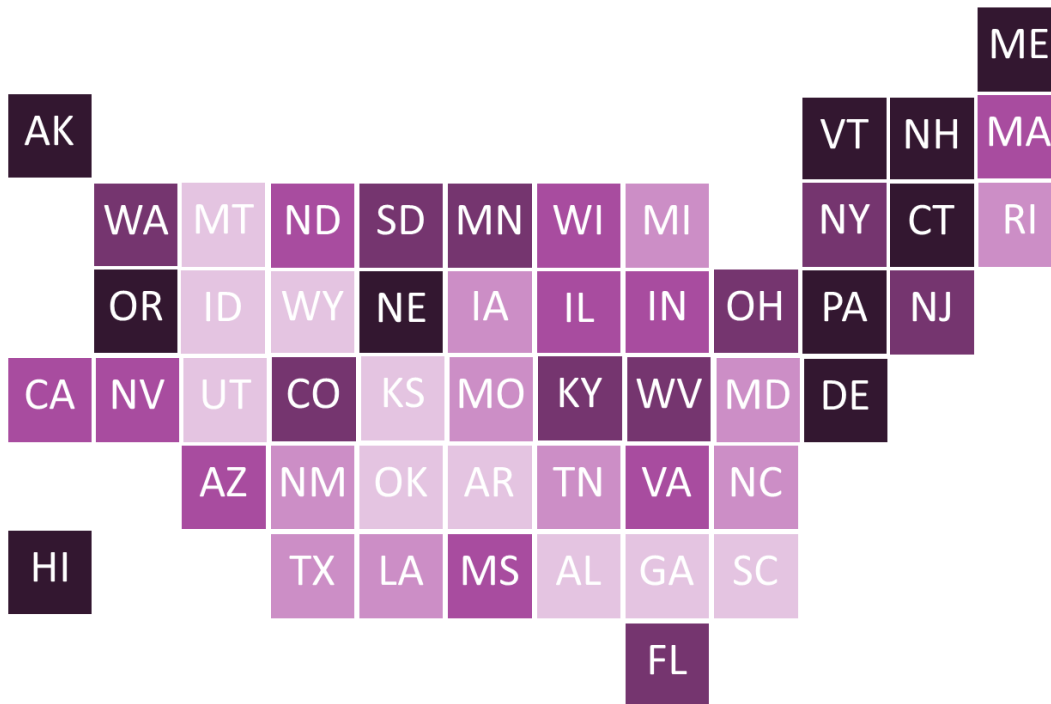

# Bipartisanship is Possible Anywhere

*The more bipartisan the state's congressional delegation, the darker the color. Some of the most bipartisan states (such as Nevada or Colorado) were adjacent to those least bipartisan (like Utah or California).*

*Bipartisan Index, 114<sup>th</sup> Congress (Overall)  
(2015-2016)*

*Bipartisan Index, 114<sup>th</sup> Congress (Senate)  
(2015-2016)*

*Bipartisan Index, 114<sup>th</sup> Congress (House)  
(2015-2016)*

Source: The Lugar Center and the McCourt School of Public Policy calculations using data from GovTrack