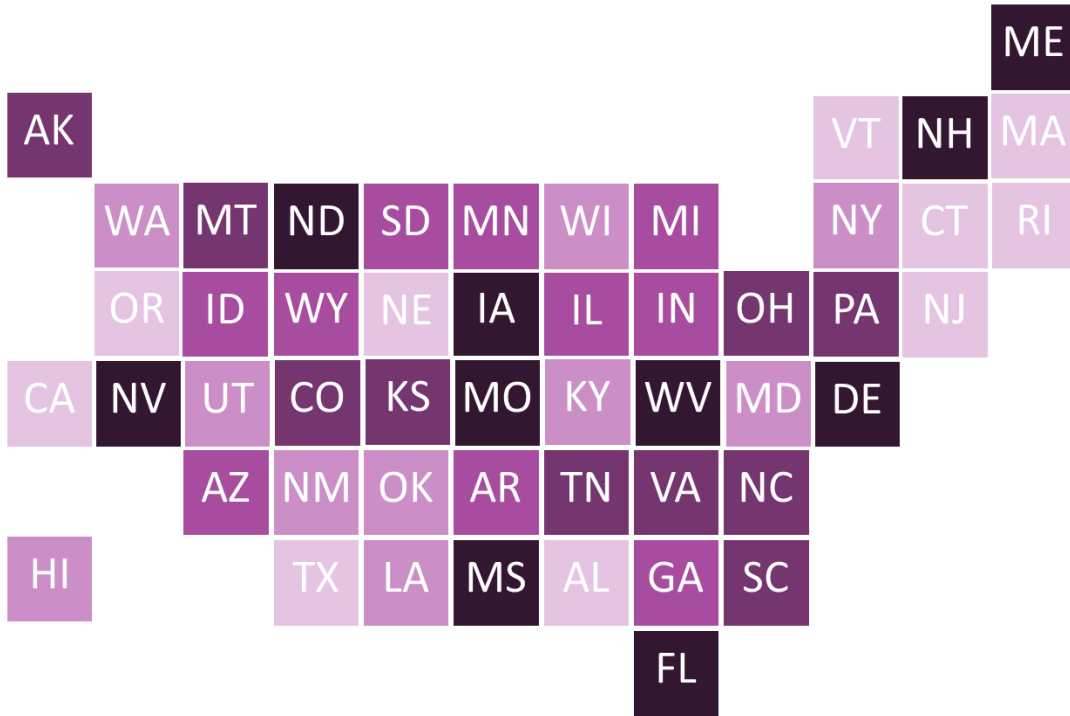

# Bipartisanship is Possible Anywhere

*The more bipartisan the state's congressional delegation, the darker the color. Some of the most bipartisan states (such as Nevada or Colorado) were adjacent to those least bipartisan (like Utah or California).*

*Bipartisan Index, 114<sup>th</sup> Congress (Overall)  
(2015-2016)*

*Bipartisan Index, 114<sup>th</sup> Congress (Senate)  
(2015-2016)*

*Bipartisan Index, 114<sup>th</sup> Congress (House)  
(2015-2016)*

Source: The Lugar Center and the McCourt School of Public Policy calculations using data from GovTrack