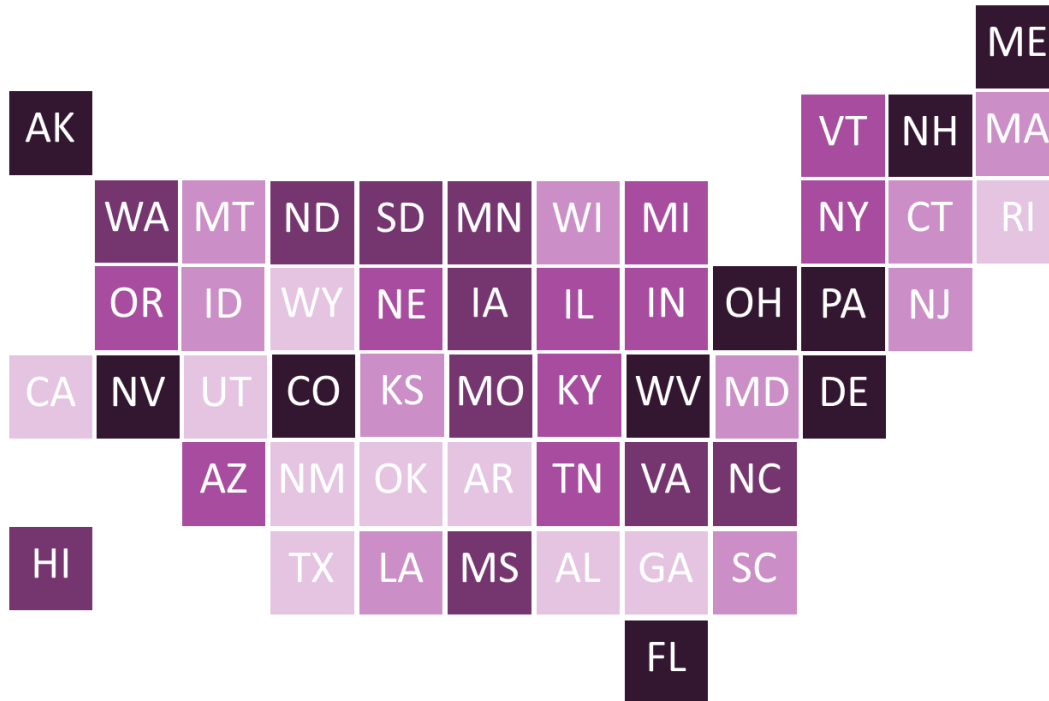

# Bipartisanship is Possible Anywhere

*The more bipartisan the state's congressional delegation, the darker the color. Some of the most bipartisan states (such as Nevada or Colorado) were adjacent to those least bipartisan (like Utah or California).*

*Bipartisan Index, 114<sup>th</sup> Congress (Overall)  
(2015-2016)*

*Bipartisan Index, 114<sup>th</sup> Congress (Senate)  
(2015-2016)*

*Bipartisan Index, 114<sup>th</sup> Congress (House)  
(2015-2016)*

Source: The Lugar Center and the McCourt School of Public Policy calculations using data from GovTrack